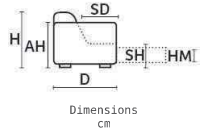

# CORNELIA

D 107 | H 90 | AH 70 | SH 49 | SD 57 | HM 56

## TECHNICAL DESCRIPTION

THICK STITCH:  
STRUCTURE:

MATTRESS H 16CM D 195CM.

Available as option  
Synchronized and orthopedic metal bed mechanism. Bed area made with beech wood slats 16 cm wide. Reinforced elastic webbing on the seat area.  
Waterily viscoelastic high density and high resilience foam, covered with special polyester fiber fire retardant. External quilted layer made in cotton fabric OAKO TEX CLASS 1 Certified.