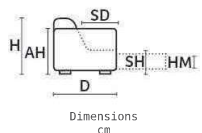

CORNELIA

D 107 | H 90 | AH 70 | SH 49 | SD 57 | HM 56

TECHNICAL DESCRIPTION

THICK STITCH:

STRUCTURE:

MATTRESS H 16CM D 195CM:

Available as option

Synchronized and orthopedic metal bed mechanism. Bed area made with beech wood slats 16 cm wide. Reinforced elastic webbing on the seat area.

BACK SUSPENSION:

SEAT CUSHIONS:

BACK CUSHIONS:

REMOVABILITY:

FOOT OPTION 1:

FOOT OPTION 2:

Reinforced elastic webbing

High density ecologic open cell polyurethane foam and memory foam, covered with a layer of dacron wadding

Stainless Steel Foot

Stainless Steel Foot Titanium finishing

JOLLY (CAN BE COMBINED WITH ALL THE VERSION GROUP)