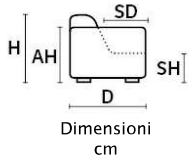

NARCISO

D 98 | H 83 | AH 59 | SH 45 | SD 54

TECHNICAL DESCRIPTION

SPECIAL STITCH TYPE: "B"
 THICK STITCH: Available
 STRUCTURE: HARDWOOD FRAME FOR EXTRA STRENGTH
 SEAT/BACK SUSPENSION: REINFORCED ELASTIC WEBBING
 SEAT/BACK CUSHIONS: HIGH DENSITY ECOLOGIC OPEN CELL POLYURETHANE FOAM AND MEMORY FOAM COVERED WITH A LAYER OF DACRON WADDING