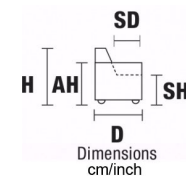

VOGUE

VOGUE

	AB Altezza Braccio	A Altezza	A Altezza Seduta	AM Altezza Massima	P Profondità	P Profondità Seduta	PM Profondità Massima	L Larghezza
	AH Arm Height	H Height	SH Seat Height	MH Maximum Height	D Deep	SD Seat Depth	MD Maximum Deep	W Width

VERSION MAXI: ALL ITEMS OF SECTIONS MAXI HAVE THE SAME SEAT WIDTH

													
W 218/85" D 112/44" H 94/37" SH 47/18"	MD 170/67" AH 61/24" SD 60/23" MH 104/41"	W 109/43" D 112/44" H 94/37" SH 47/18"	MD 170/67" AH 61/24" SD 60/23" MH 104/41"	W 87/34" D 112/44" H 94/37" SH 47/18"	MD 170/67" AH 61/24" SD 60/23" MH 104/41"	W 109/43" D 175/68" H 94/37" SH 47/18"	AH 61/24" SD 120/47" MH 104/41"	W 109/43" D 175/68" H 94/37" SH 47/18"	AH 61/24" SD 120/47" MH 104/41"	W 155/61" D 112/44" H 94/37" SH 47/18"	SD 60/23" MH 104/41"	W 155/61" D 112/44" H 94/37" SH 47/18"	SD 60/23" MH 104/41"
3 SEATER MAXI	LHF ARMCHAIR MAXI	ARMLESS CHAIR MAXI	RHF ARMCHAIR MAXI	LHF CHAISE LONGUE MAXI	RHF CHAISE LONGUE MAXI	V166	V167						
VERSION V106 + V108 RCL ELECTRIC HEAD-FOOT	V106 RCL ELECTRIC HEAD-FOOT V121 ONLY ELECTRIC HEADREST	V119 RCL ELECTRIC HEAD-FOOT V120 ONLY ELECTRIC HEADREST	V108 RCL ELECTRIC HEAD-FOOT V122 ONLY ELECTRIC HEADREST	V506 ONLY HEADREST ELECTRIC V522 RCL ELECTRIC HEAD-SEAT	V507 ONLY HEADREST ELECTRIC V523 RCL ELECTRIC HEAD-SEAT	LHF ARMCHAIR MERIDIAN MAXI ONLY ELECTRIC HEADREST	RHF ARMCHAIR MERIDIAN MAXI ONLY ELECTRIC HEADREST						

VERSION JOLLY: ALL ITEMS OF SECTIONS MINI HAVE THE SAME SEAT WIDTH

											
W 116/45" D 112/44" H 94/37" SH 47/18"	MD 170/67" AH 61/24" SD 60/23" MH 104/41"	W 128/50" D 128/50" H 94/37" SH 47/18"	W 33/13" D 110/43" H 56/22"	MW 51/20"	W 51/20" D 110/43" H 56/22"	W 22/9" D 110/43" H 56/22"	MW 41/16"	W 22/9" D 110/43" H 56/22"	MW 41/16"	W 22/9" D 110/43" H 56/22"	MW 41/16"
ARMCHAIR	V414	V620	V621	V614	V613						
V104 RCL ELECTRIC HEAD-FOOT V150 ONLY ELECTRIC HEADREST	SQUARE CORNER	CONSOLLE CURVED	CONSOLLE STRAIGHT	CONSOLLE MINI CURVED	CONSOLLE MINI STRAIGHT						