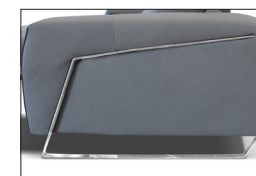

VOGUE

SPECIAL STITCH: TYPE "H"
STRUCTURE: Hardwood frame for extra strength
SPRING SYSTEM: Reinforced Elastic webbing
SEAT/BACK CUSHIONS: Ecologic polyurethane foam covered with a layer of dacron wadding
REMOVABILITY: Not possible
MECHANISMS: Each sofa has two separate motors, one for the headrest and one for the footrest
USB: Available
BATTERY PACK: Available
CUP HOLDER: Available as option on the V620 and V621
FOOT / OPTION 1: Stainless Steel Arm Sled
FOOT / OPTION 2: Stainless Arm Sled titanium finishing

Stainless Steel Arm Sled