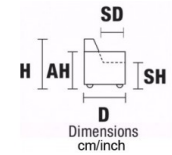

OPI

OPI

	AB Altezza Braccio	A Altezza	A Altezza Seduta	AM Altezza Massima	P Profondità	P Profondità Seduta	PM Profondità Massima	L Larghezza
	AH Arm Height	H Height	SH Seat Height	MH Maximum Height	D Deep	SD Seat Depth	MD Maximum Deep	W Width

VERSION CODE
DESCRIPTION

VERSION MAXI: ALL ITEMS OF SECTIONS MAXI HAVE THE SAME SEAT WIDTH

					
W 216/85" D 110/43" MD 187/73" H 87/34" AH 65/24" SH 48/19" SD 55/22" MH 104/41"	W 108/42" D 110/43" MD 187/73" H 87/34" AH 65/24" SH 48/19" SD 55/22" MH 104/41"	W 87/34" D 110/43" MD 187/73" - Only for AB11 H 87/34" AH 65/24" SH 48/19" SD 55/22" MH 104/41"	W 108/42" D 110/43" MD 187/73" H 87/34" AH 65/24" SH 48/19" SD 55/22" MH 104/41"	W 108/42" D 175/69" H 87/34" AH 65/25" SH 48/19" SD 55/22" MH 104/41"	W 108/42" D 175/69" H 87/34" AH 65/25" SH 48/19" SD 55/22" MH 104/41"
3 SEATER MAXI	LHF ARMCHAIR MAXI	ARMLESS CHAIR MAXI	RHF ARMCHAIR MAXI	LHF CHAISE LONGUE MAXI	RHF CHAISE LONGUE MAXI
VERSION V106 + V108 RCL ELECTRIC HEAD-FOOT	V106 RCL ELECTRIC HEAD-FOOT V121 ONLY ELECTRIC HEADREST	V119 RCL ELECTRIC HEAD-FOOT V120 ONLY ELECTRIC HEADREST	V108 RCL ELECTRIC HEAD-FOOT V122 ONLY ELECTRIC HEADREST	V506 HEAD REST ELECTRIC	V507 HEAD REST ELECTRIC