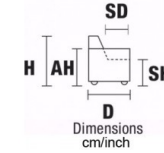

FEET OPTION 1:
STAINLESS STEEL FEET

VERSION CODE

DESCRIPTION