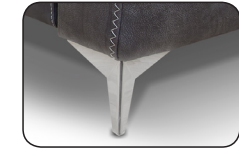

RCL ELECTRIC HEAD-FOOT
VERSION V125 + V126

W 90/35"
D 113/44" MD 180/71"
H 89/35" AH 66/26"
SH 49/19" SD 55/22"
MH 103/41"

LHF ARMCHAIR MINI

125 RCL ELECTRIC HEAD-FOOT
127 ONLY ELECTRIC HEADREST

W 70/28"
D 113/44" MD 180/71"
H 89/35" AH 66/26"
SH 49/19" SD 55/22"
MH 103/41"

ARMLESS CHAIR

123 RCL ELECTRIC HEAD-FOOT
124 ONLY ELECTRIC HEADREST

W 90/35"
D 113/44" MD 180/71"
H 89/35" AH 66/26"
SH 49/19" SD 55/22"
MH 103/41"

RHF ARMCHAIR MINI

126 RCL ELECTRIC HEAD-FOOT
128 ONLY ELECTRIC HEADREST

W 90/35"
D 175/69"
H 89/35" AH 66/26"
SH 49/19"

LHF CHAISE MINI

V508 ELECTRIC HEADREST

W 90/35"
D 175/69"
H 89/35" AH 66/26"
SH 49/19"

RHF CHAISE MINI

V509 ELECTRIC HEADREST

VERSION JOLLY: ALL ITEMS OF SECTIONS MINI HAVE THE SAME SEAT WIDTH

W 111/44"
D 113/44" MD 180/71"
H 89/35" AH 66/26"
SH 49/19" SD 55/22"
MH 103/41"

ARMCHAIR

V104 RCL ELECTRIC HEAD-FOOT
V150 ONLY ELECTRIC HEADREST

W 133/52" MW 166/65"
D 113/44" MD 180/71"
H 89/35" AH 66/26"
SH 49/19" SD 55/22"
MH 103/41"

V251

2 SEATER ANGLED ONLY ELECTRIC HEADREST

W 67/26" MW 100/39"
D 113/44" MD 180/71"
H 89/35" AH 66/26"
SH 49/19" SD 55/22"
MH 103/41"

V160

ARMLESS ANGLED ONLY ELECTRIC HEADREST

W 137/54"
D 137/54"
H 89/35"
SH 49/19"

V400

ROUND CORNER

W 137/54"
D 137/54"
H 89/35"
SH 49/19"

V414

SQUARE CORNER

W 90/35"
D 75/29"
SH 49/19"

V600

POUFF

W 33/13" MW 52/20"
D 113/44"
H 56/22"

V620

CONSOLE ANGLE

W 52/20"
D 113/44"
H 56/22"

MH 67/26"

V621

CONSOLE STRAIGHT

TRAY

UPON REQUEST ON CONSOLE

FEET OPTION 1:
STAINLESS STEEL FEET

VERSION CODE

DESCRIPTION