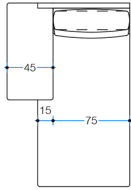

JOLLY VERSION CAN BE COMBINED WITH ALL THE VERSION MAXI, MEDIUM AND MINI

W123/48" – D180/71"
PLANE 85
P500 LHF CHAISE
BACK CUSCION 75 CM