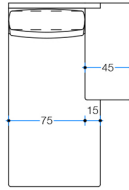

W225/89"
PLANE 82

P215D+P723
RHF WOOD TABLE 45 CM
SEAT/BACK CUSCION 75 CM

W225/89"
PLANE 83

P723+P215S
LHF WOOD TABLE 45 CM
SEAT/BACK CUSCION 75 CM

W180/71"
PLANE 84

P218
MIDDLE WOOD TABLE 30 CM
SEAT/BACK CUSCION 75 CM

JOLLY VERSION CAN BE COMBINED WITH ALL THE VERSION MAXI, MEDIUM AND MINI

W123/48" – D180/71"
PLANE 85
P500 LHF CHAISE
BACK CUSCION 75 CM

W123/48" – D180/71"
PLANE 86
P501 RHF CHAISE
BACK CUSCION 75 CM

W90/35" – D180/71"
PLANE 87
P533 CHAISE ARMLESS
BACK CUSCION 75 CM