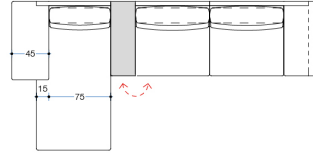

P500+ P215D + P723
SEAT BACK CUSHION 75 CM

W399/157"-D180/71"

PLANE 96

(PLANE 85 + PLANE 11)

P500 +P727+ P317 + P704
SEAT BACK CUSHION 90 CM

W384/151"-D180/71"

PLANE 97

(PLANE 85 + PLANE 13)