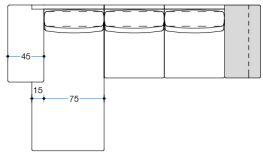

P500 + P310 + P723
SEAT BACK CUSHION 90 CM

W333/131"-D180/71"

PLANE 94

(PLANE 85 + PLANE 80)

P500 + P215D + P721
SEAT BACK CUSHION 75 CM

W318/125"-D180/71"

PLANE 95

(PLANE 85 + PLANE 82)