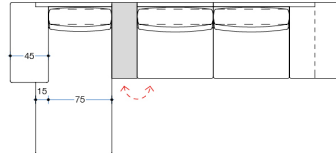

W399/157"-D180/71"

PLANE 96

(PLANE 85 + PLANE 11)

P500 +P727+ P317 + P704
SEAT BACK CUSHION 90 CM