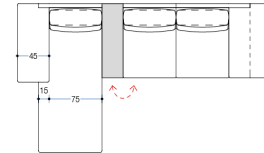

W366/144"-D180/71"

PLANE 98

(PLANE 85 + PLANE 45)

P500 +P727+ P303 + P704
SEAT BACK CUSHION 75 CM