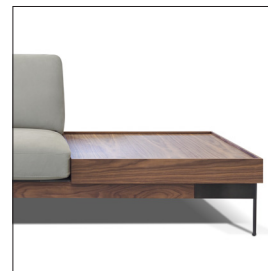

FOOT OPTION 2: Stainless
 steel asphalt finishing

Wood Finishing Option

OPTION 1:
 Canaletto
 Walnut

OPTION 2:
 Natural Oak

Corner Table

V719 WOODEN
 TABLE MAXI
 D92/36" W90/35"

Side Tables

V721 WOODEN
 TABLE MEDIUM
 D90/35" W60/24"