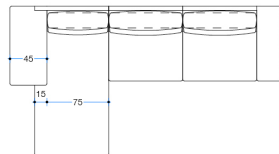

P502+P315+P723
SEAT BACK CUSHION 90 CM

W339/133"-D180/71"

PLANE 112

(PLANE 85 + PLANE 39)

P502+P308+P708
SEAT BACK CUSHION 90 CM

W309/122"-D180/71"

PLANE 115

(PLANE 87 + PLANE 78)