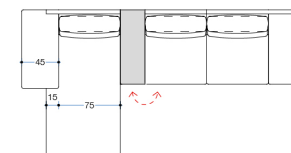

P500 +P727+ P317 + P706
SEAT BACK CUSHION 90 CM

W366/144"-D180/71"

PLANE 98

(PLANE 85 + PLANE 45)

P500 +P727+ P303 + P704
SEAT BACK CUSHION 75 CM

W351/138"-D180/71"

PLANE 99

(PLANE 85 + PLANE 47)