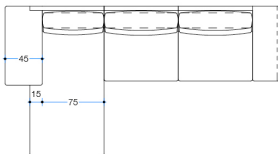

W339/133"-D180/71"

PLANE 112

(PLANE 85 + PLANE 39)

P502+P308+P708
SEAT BACK CUSHION 90 CM