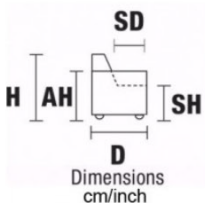

AB Altezza Braccio

A Altezza

A Altezza Seduta

AM Altezza Massima

P Profondità

P Profondità Seduta

PM Profondità Massima

L Larghezza

AH Arm Height

H Height

SH Seat Height

MH Maximum Height

D Deep

SD Seat Depth

MD Maximum Deep

W Width

W 283/111"
D 114/49"
H 80/31" AH 66/26"
SH 45/18" SD 57/22"
MH 104/41"

W 253/100"
D 114/49"
H 80/31" AH 66/26"
SH 45/18" SD 57/22"
MH 104/41"

W 227/89"
D 114/49"
H 80/31" AH 66/26"
SH 45/18" SD 57/22"
MH 104/41"

W 200/79"
D 114/49"
H 80/31" AH 66/26"
SH 45/18" SD 57/22"
MH 104/41"

W 180/71"
D 114/49"
H 80/31" AH 66/26"
SH 45/18" SD 57/22"
MH 104/41"

W 160/63"
D 114/49"
H 80/31" AH 66/26"
SH 45/18" SD 57/22"
MH 104/41"