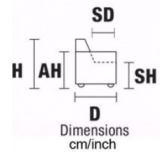

MOREA

MOREA

	AB Altezza Braccio	A Altezza	A Altezza Seduta	AM Altezza Massima	P Profondità	P Profondità Seduta	PM Profondità Massima	L Larghezza
	AH Arm Height	H Height	SH Seat Height	MH Maximum Height	D Deep	SD Seat Depth	MD Maximum Deep	W Width

W 256/101" D 99/39" H 87/34,1" AH 67/26,3" SH 46/18" SD 56/21,9"	W 220/86,3" D 99/39" H 87/34,1" AH 67/26,3" SH 46/18" SD 56/21,9"	W 184/72,1" D 99/39" H 87/34,1" AH 67/26,3" SH 46/18" SD 56/21,9"	W 164/64,3" D 99/39" H 87/34,1" AH 67/26,3" SH 46/18" SD 56/21,9"	W 102/40" D 99/39" H 87/34,1" AH 67/26,3" SH 46/18" SD 56/21,9"	W 200/78,4" D 99/39" H 87/34,1" AH 67/26,3" SH 46/18" SD 56/21,9"