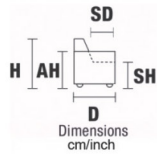

TIVOLI

TIVOLI

TIVOLI

THICK STITCH: Available

STRUCTURE: Fir wood, polywood covered with ecologic polyurethane foam.

SPRING SYSTEM: Elastic Webbing

SEAT CUSHION: Ecologic Polyurethane foam and memory foam.

BACK CUSHION: Ecologic Polyurethane foam covered with a layer of Polyester

W295/116.1" D102/40" H83/32.7" AH56/22" SH45/17.7" SD56/22"	W234/92.1" D102/40" H83/32.7" AH56/22" SH45/17.7" SD56/22"	W214/84.2" D102/40" H83/32.7" AH56/22" SH45/17.7" SD56/22"	W194/76.4" D102/40" H83/32.7" AH56/22" SH45/17.7" SD56/22"	W262/103.1" D102/40" H83/32.7" AH56/22" SH45/17.7" SD56/22"	W114/44.9 D102/40 H83/32.7 AH56/22 SH45/17.7 SD56/22	W208/81.9" D102/40" H83/32.7" AH56/22" SH45/17.7" SD56/22"	W208/81.9" D102/40" H83/32.7" AH56/22" SH45/17.7" SD56/22"	W188/74" D102/40" H83/32.7" AH56/22" SH45/17.7" SD56/22"
--	---	---	---	--	---	---	---	---

W136/53.6" D136/53.6" H83/32.7" SH45/17.7" SD56/22"	W90/35.4" D60/23.6" SH45/17.7"	W90/35.4" D90/35.4" SH45/17.7"
--	--------------------------------------	--------------------------------------

V400	V600	V601
CORNER	FOOTSTOOL	BENCH